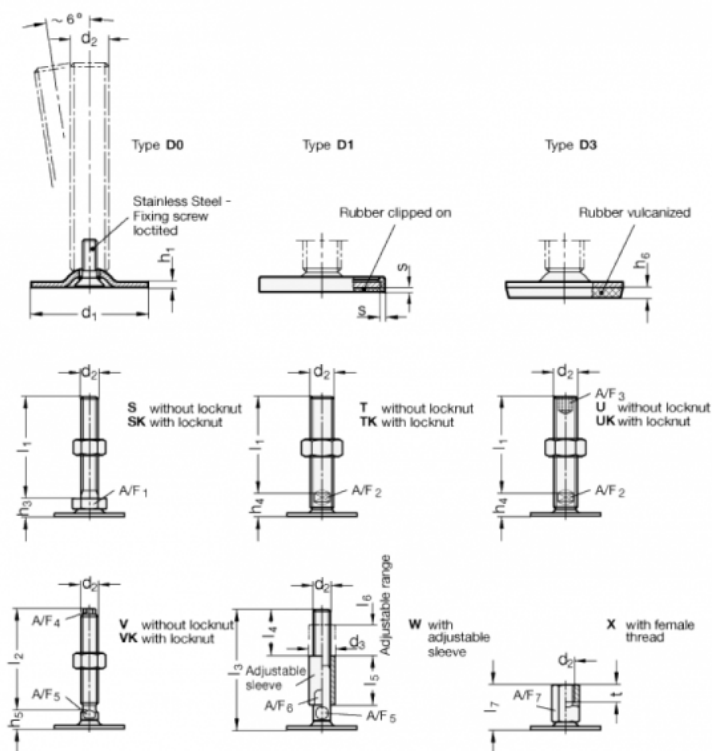

Article number: 204150M16200D0TK  
 Description: E+G levelling foot  
 GN 41-50-M16-200-D0-TK  
 Note: TK With nut, Wrench flat at the bottom

## Measures

- A/F2 = 12
- d1 = 50
- d2 = M16
- h1 = 2.5
- h4 = 17
- h6 =
- l1 = 200
- s =